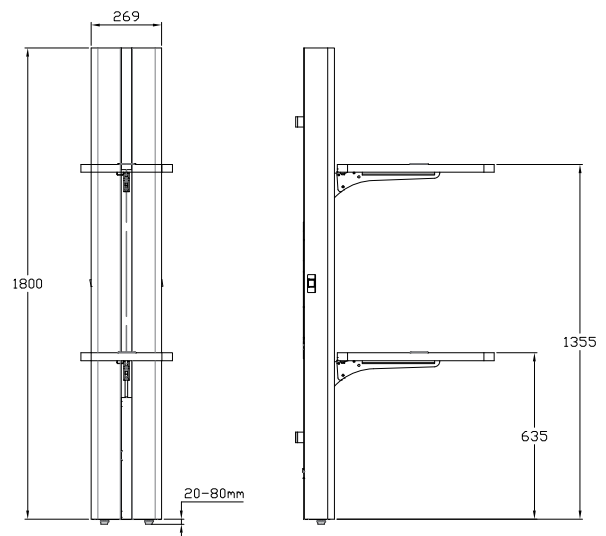

WALL COLUMN

Technical information

Height of column	180 cm
Adjustable legs	2-8 cm
Width without table top	26.9 cm
Lowest position of table top	63.5 cm
Highest position of table top	135.5 cm
Elevation	72 cm
Lifting capacity	40 kg
Power supply voltage/ frequency	~220-240V 50/60Hz
Sockets for instruments	2 pcs